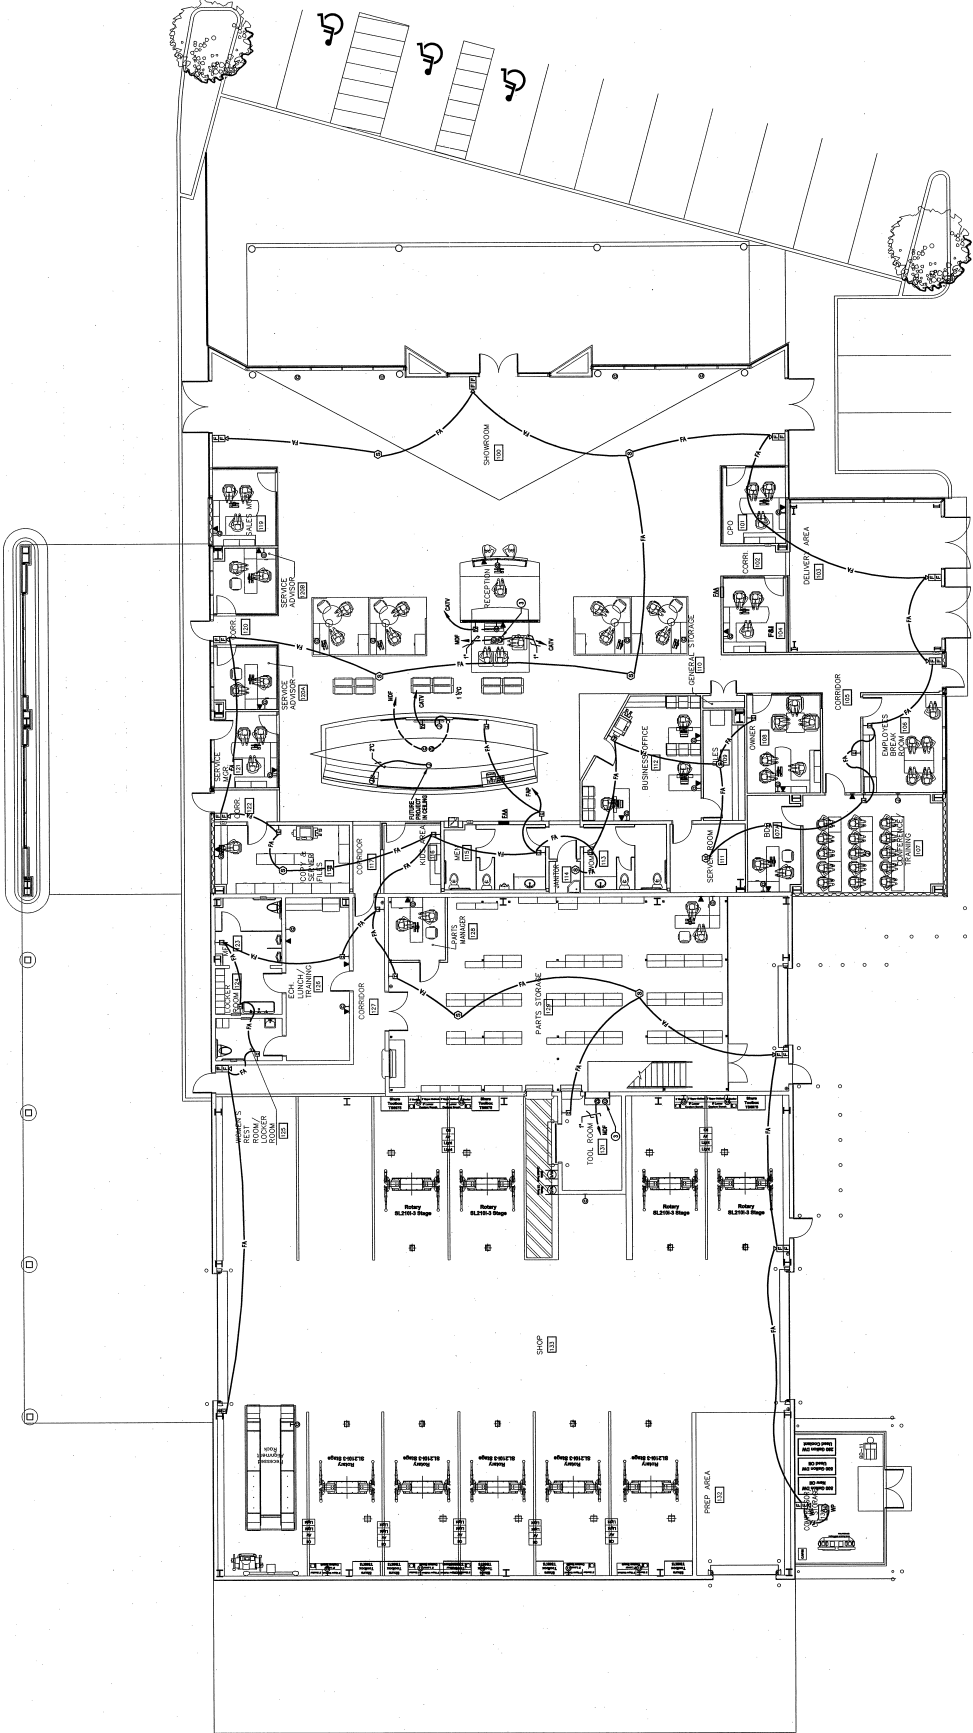

Drawn	CTS	No.	Date	Revision
Checked	BJM			
Design	WCL			
Architect	0703			

NEW BMW DEALERSHIP
ALBANY MOTOR CARS
E. OGLETHORPE BLVD.
ALBANY, GEORGIA

Yielding
Wakeford & McGee Architects, P.C.

Sheet No. **E6**
Drawing

NOTES: (THIS SHEET ONLY)

ELECTRICAL LOW VOLTAGE FLOOR PLAN
SCALE: 1/8"=1'-0"