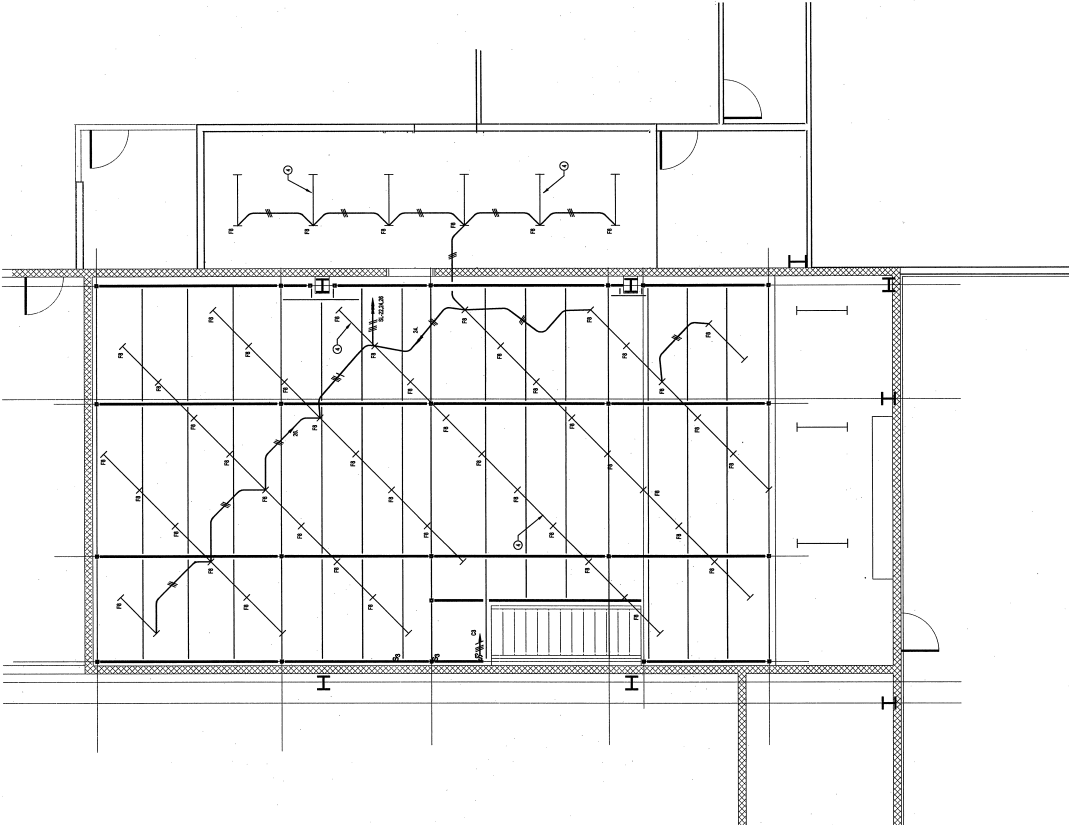

MEZZANINE LIGHTING FLOOR PLAN
SCALE: 1/4" = 1'-0"